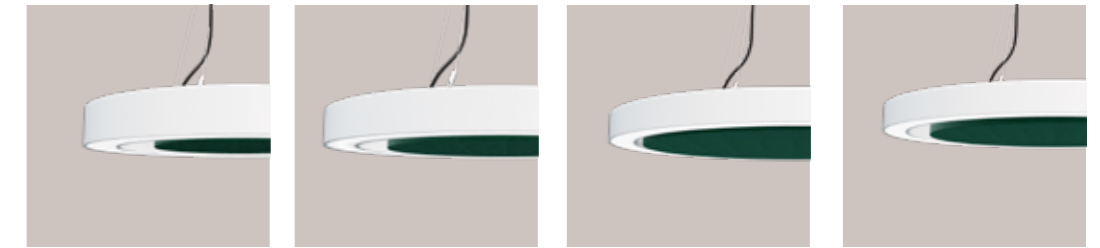

TECHNICAL/FINISHES.

Product	Hula7		Hula9		Hula12		Hula15	
Direction	Direct	Direct/Indirect	Direct	Direct/Indirect	Direct	Direct/Indirect	Direct	Direct/Indirect
Optics	Opal diffuser Microprism		Opal diffuser Microprism		Opal diffuser Microprism		Opal diffuser Microprism	
Wattages	39.1W	51.2W	54.2W	69.6W	69.6W	86.2W	89.9W	104.9W
Lumens	4349lm	5778lm	5592lm	7381lm	7442lm	9289lm	9293lm	11196lm
CCT	3000K 4000K		3000K 4000K		3000K 4000K		3000K 4000K	
CRI	Ra80+ as standard Ra90 upon request		Ra80+ as standard Ra90 upon request		Ra80+ as standard Ra90 upon request		Ra80+ as standard Ra90 upon request	
Control	Fixed Output, DALI, DSI, Switch Dim, Casambi		Fixed Output, DALI, DSI, Switch Dim, Casambi		Fixed Output, DALI, DSI, Switch Dim, Casambi		Fixed Output, DALI, DSI, Switch Dim, Casambi	
Dimensions (D2xH2)	700Ømm x 80mm		900Ømm x 80mm		1200Ømm x 80mm		1500Ømm x 80mm	
Acoustic dimensions (D1xH1)	400mm x 40mm		600mm x 40mm		1000mm x 40mm		1200mm x 40mm	
Acoustic Properties	NRC | 0.95 Acoustic Class A		NRC | 0.95 Acoustic Class A		NRC | 0.95 Acoustic Class A		NRC | 0.95 Acoustic Class A	
Acoustic Materials	Acoustic Fabric		Acoustic Fabric		Acoustic Fabric		Acoustic Fabric