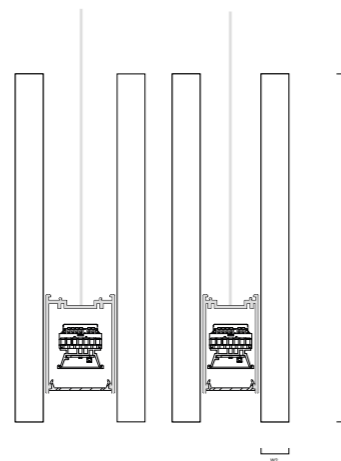

B-LINE ACOUSTIC.

SUSPENDED.

B-line Acoustic luminaire is constructed from extruded aluminium with a 49 or 73mm wide profile, in individual 2270mm standard lengths. Combined with 100% Recyclable PET Acoustic Baffles.

Multiple CCT options, including 3000K, 4000K or Tunable White (2700K to 5700K), CRI80 as standard with CRI90 available on request. All LED options are 3-Step MacAdam ellipse.

Available with optimised opal polycarbonate diffuser or Microprism diffusers.

TECHNICAL/FINISHES.

Product	B-line 50		B-line 70	
	Direct	Direct/Indirect	Direct	Direct/Indirect
Wattages	10W/m	18W/m	10W/m	18W/m
	14W/m	24W/m	14W/m	24W/m
	17W/m	30W/m	17W/m	30W/m
	20W/m	36W/m	20W/m	36W/m
	24W/m	42W/m	24W/m	42W/m
	27W/m	49W/m	27W/m	49W/m
Lumens	950lm/M	2100lm/M	950lm/M	2100lm/M
	1102lm/M	2800lm/M	1102lm/M	2800lm/M
	1377lm/M	3400lm/M	1377lm/M	3400lm/M
	1638lm/M	4100lm/M	1638lm/M	4100lm/M
	1876lm/M	4800lm/M	1876lm/M	4800lm/M
	2126lm/M	5500lm/M	2126lm/M	5500lm/M
Diffusers	Opal Microprism TL-TRK		Opal Microprism Drop Opal DAISY TL-TRK	
	3000K 4000K Tunable White (2700K-5700K)		3000K 4000K Tunable White (2700K-5700K)	
CCT	3000K 4000K Tunable White (2700K-5700K)		3000K 4000K Tunable White (2700K-5700K)	
CRI	Ra80+ as standard Ra90 upon request		Ra80+ as standard Ra90 upon request	
Control	Fixed Output, DALI, DSI, Switch Dim, 1-10V, Casambi		Fixed Output, DALI, DSI, Switch Dim, 1-10V, Casambi	
Lengths (L)	2270mm		2270mm	
Dimensions (WxH)	73mm x 85mm		49mm x 85mm	
Acoustic dimensions (LxHxW)	2400mm x 3000mm x 12mm 2400mm x 3000mm x 24mm		2400mm x 3000mm x 12mm 2400mm x 3000mm x 24mm	
Acoustic Properties	Environmental | 65% Recycled PET fibre Acoustic Class A		Environmental | 65% Recycled PET fibre Acoustic Class A