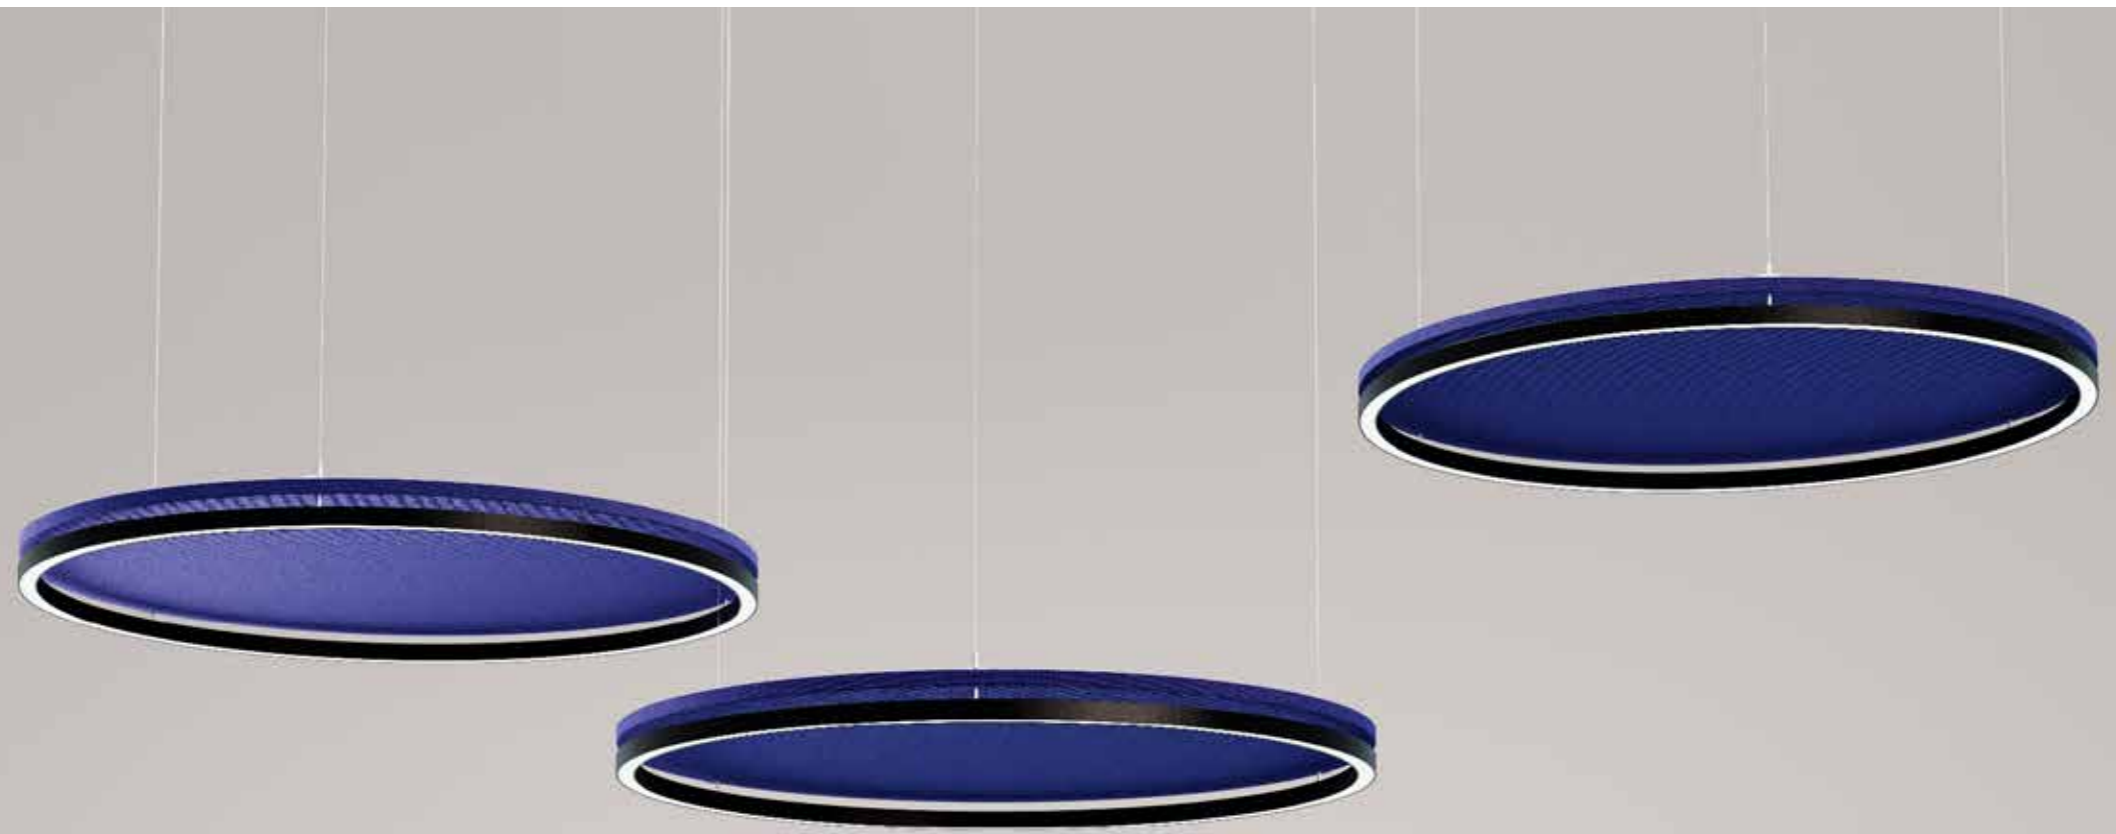

HULA SLIM ACOUSTIC.