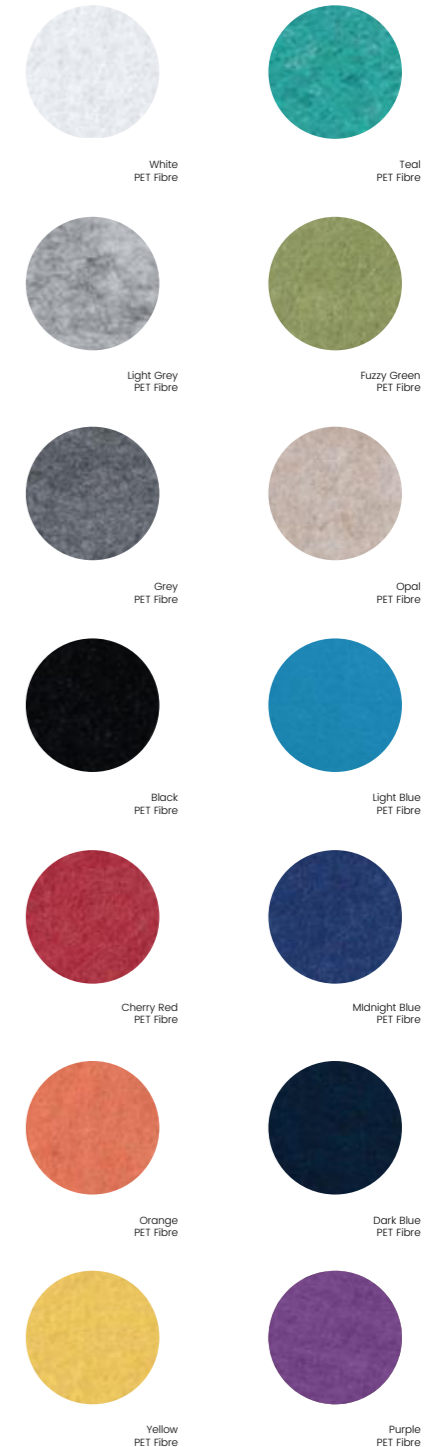

TECHNICAL/FINISHES.

Product	Hula Slim9	Hula Slim12
Optics	Opal diffuser	Opal diffuser
Wattages	31W 59.3W	41W 79.2W
Lumens	1356Lm 2995Lm	1808Lm 3768Lm
CCT	3000K 4000K	3000K 4000K
CRI	Ra80+ as standard Ra90 upon request	Ra80+ as standard Ra90 upon request
Control	Fixed Output, DALI, DSI, Switch Dim, Casambi	Fixed Output, DALI, DSI, Switch Dim, Casambi
Dimensions (D2xH2)	900Ømm x 30mm	1200Ømm x 30mm
Acoustic dimensions (D1xH1)	800mm x 40mm	1200mm x 40mm
Acoustic Properties	NRC | 0.95 Acoustic Class A	NRC | 0.95 Acoustic Class A