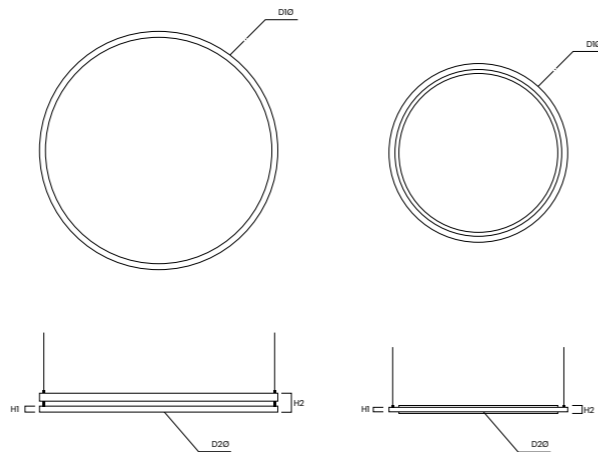

HULA SLIM ACOUSTIC.

SUSPENDED.

Hula Slim is 900mm or 1200 mm Ø is a sleek minimal decorative LED pendant luminaire with an opal diffuser, Suspended with either 800mm or 1200mm diameter acoustic fabric Baffles.

Multiple CCT options, including 3000K, 4000K, CRI80 as standard with CRI90 available on request. All LED options are 3-Step MacAdam ellipse.

TECHNICAL/FINISHES.

Product	Hula Slim9	Hula Slim12
Optics	Opal diffuser	Opal diffuser
Wattages	31W 59.3W	41W 79.2W
Lumens	1356Lm 2995Lm	1808Lm 3768Lm
CCT	3000K 4000K	3000K 4000K
CRI	Ra80+ as standard Ra90 upon request	Ra80+ as standard Ra90 upon request
Control	Fixed Output, DALI, DSI, Switch Dim, Casambi	Fixed Output, DALI, DSI, Switch Dim, Casambi
Dimensions (D2xH2)	900Ømm x 30mm	1200Ømm x 30mm
Acoustic dimensions (D1xH1)	800mm x 40mm	1200mm x 40mm
Acoustic Properties	NRC | 0.95 Acoustic Class A	NRC | 0.95 Acoustic Class A

Arlico reserves the right, in line continuing research and development to amend or change specifications.