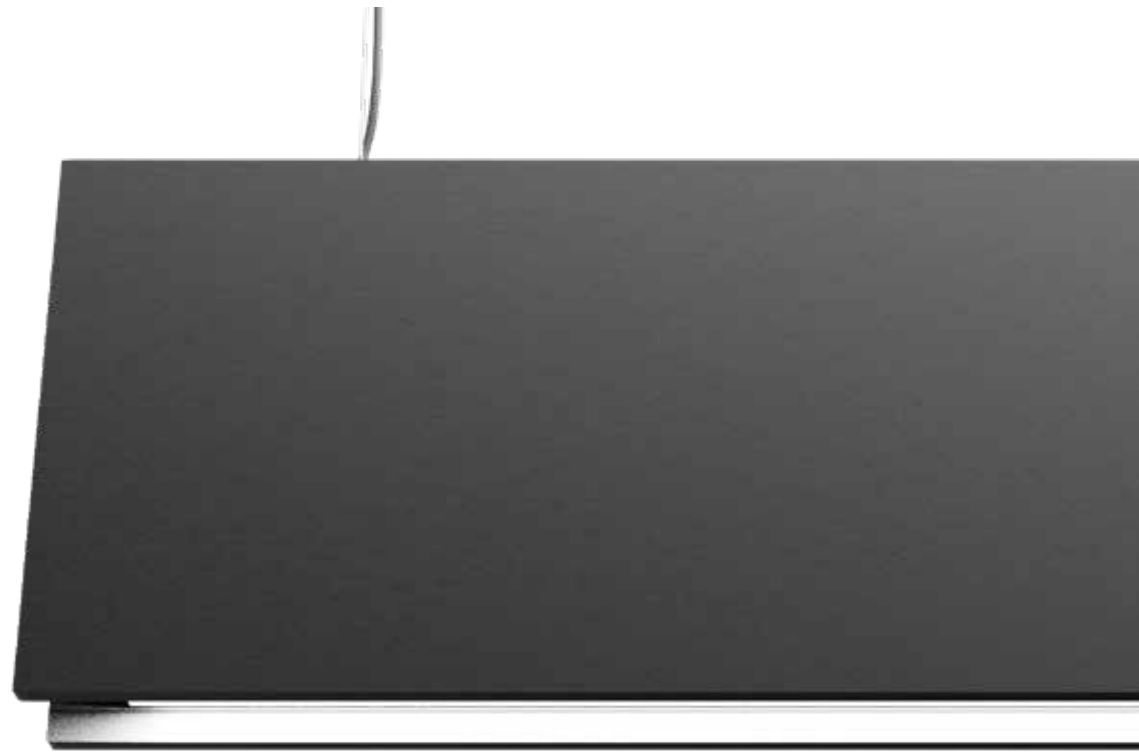

## B-LINE ACOUSTIC.

SUSPENDED.

B-line Acoustic luminaire is constructed from extruded aluminium with a 49 or 73mm wide profile, in individual 2270mm standard lengths. Combined with 100% Recyclable PET Acoustic Baffles.