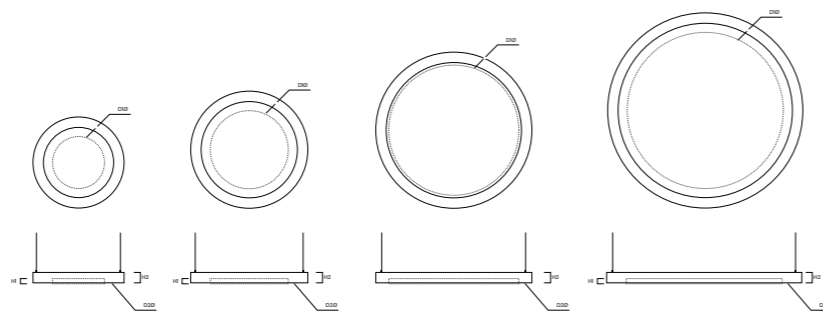

HULA ACOUSTIC.

SUSPENDED.

Hula is a suspended decorative LED pendant luminaire with various diffuser options along with direct or direct/indirect optics, Suspended with various diameter acoustic fabric Baffles.

Multiple CCT options, including 3000K, 4000K, CRI80 as standard with CRI90 available on request. All LED options are 3-Step MacAdam ellipse.