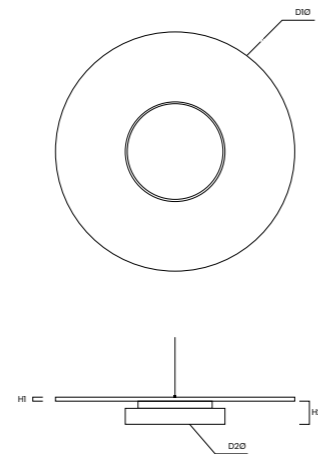

DRUM ACOUSTIC.

SUSPENDED.

Drum is 500mmØ architectural LED feature luminaire with an opal or Microprism diffuser, Suspended with either 1200mm or 800mm diameter acoustic fabric or PET fibre baffles.

Multiple CCT options, including 3000K, 4000K, CRI80 as standard with CRI90 available on request. All LED options are 3-Step MacAdam ellipse.

TECHNICAL/FINISHES.

Product	Drum5
Optics	Opal diffuser Microprism (UGR<19)
Wattages	30.9W 41.4W
Lumens	3175lm 4139lm
CCT	3000K 4000K
CRI	Ra80+ as standard Ra90 upon request
Control	Fixed Output, DALI, DSI, Switch Dim, 1-10V, Casambi
Dimensions (D2xH2)	500Ømm x 119mm
Acoustic dimensions (D1xH1)	1200mm x 40mm
Acoustic Properties	NRC | 0.95 Acoustic Class A
Acoustic Materials	PET FIBRE Acoustic Fabric

Arlico reserves the right, in line continuing research and development to amend or change specifications.