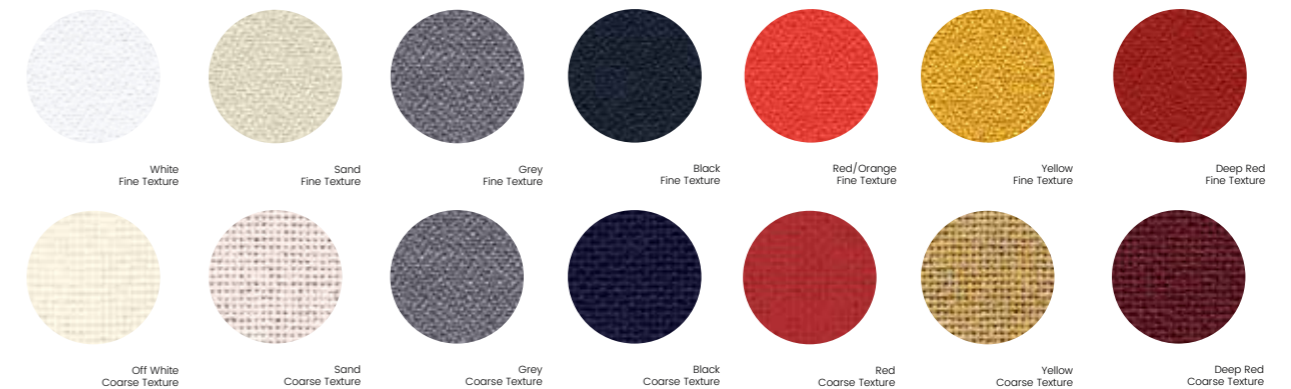

Arlico reserves the right, in line continuing research and development to amend or change specifications.