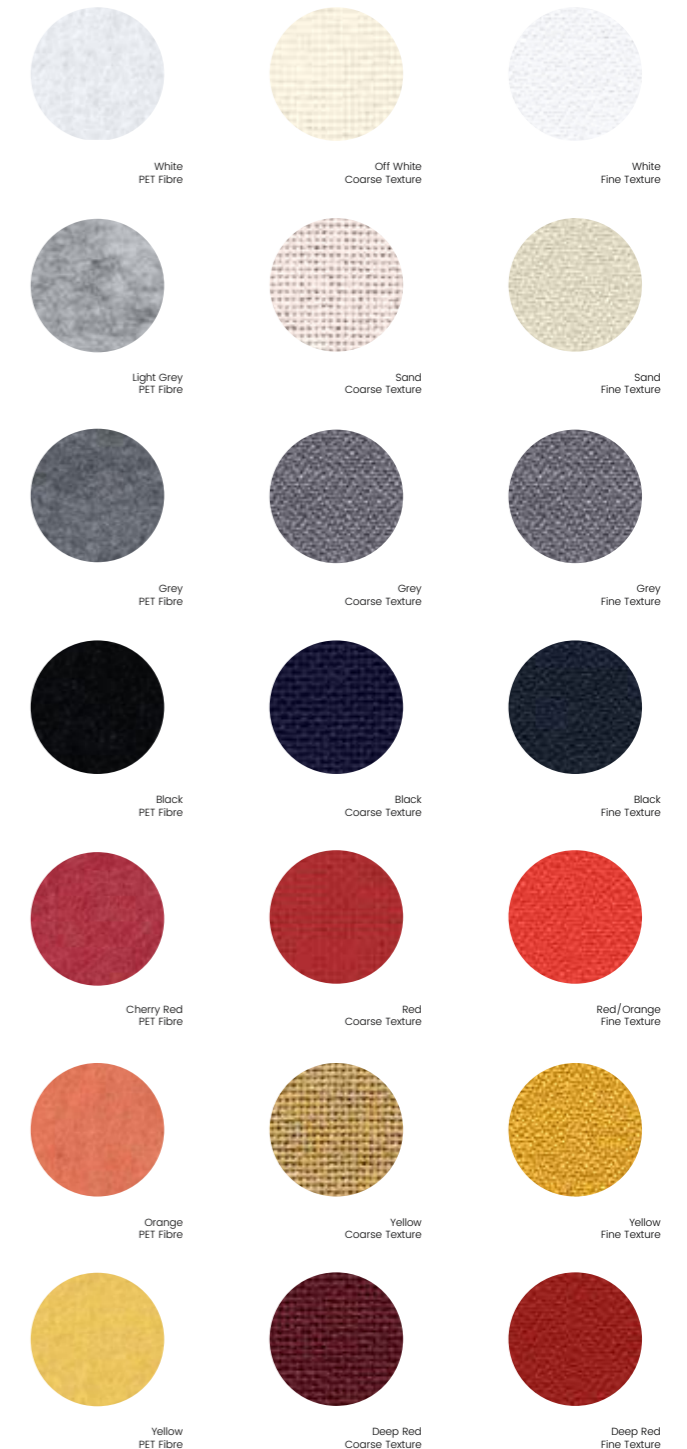

Product	Roxi
Optics	20° Beam, 30° Beam, 50° Beam
Wattages	8.3W 10.4W 12.4W 14.5W 16.6W 18.7W
Lumens	929lm 1161lm 1393lm 1626lm 1858lm 2090lm
CCT	3000K 4000K
CRI	Ra80+ as standard Ra90 upon request
Control	Fixed Output, DALI, DSI, Switch Dim, 1-10V, Casambi
Dimensions (D2xH2)	89mm x 220mm
Acoustic dimensions (D1xH1)	800mm x 40mm 1200mm x 40mm 800mm x 24mm 1200mm x 24mm
Acoustic Properties	NRC | 0.95 Acoustic Class A
Acoustic Materials	PET FIBRE Acoustic Fabric