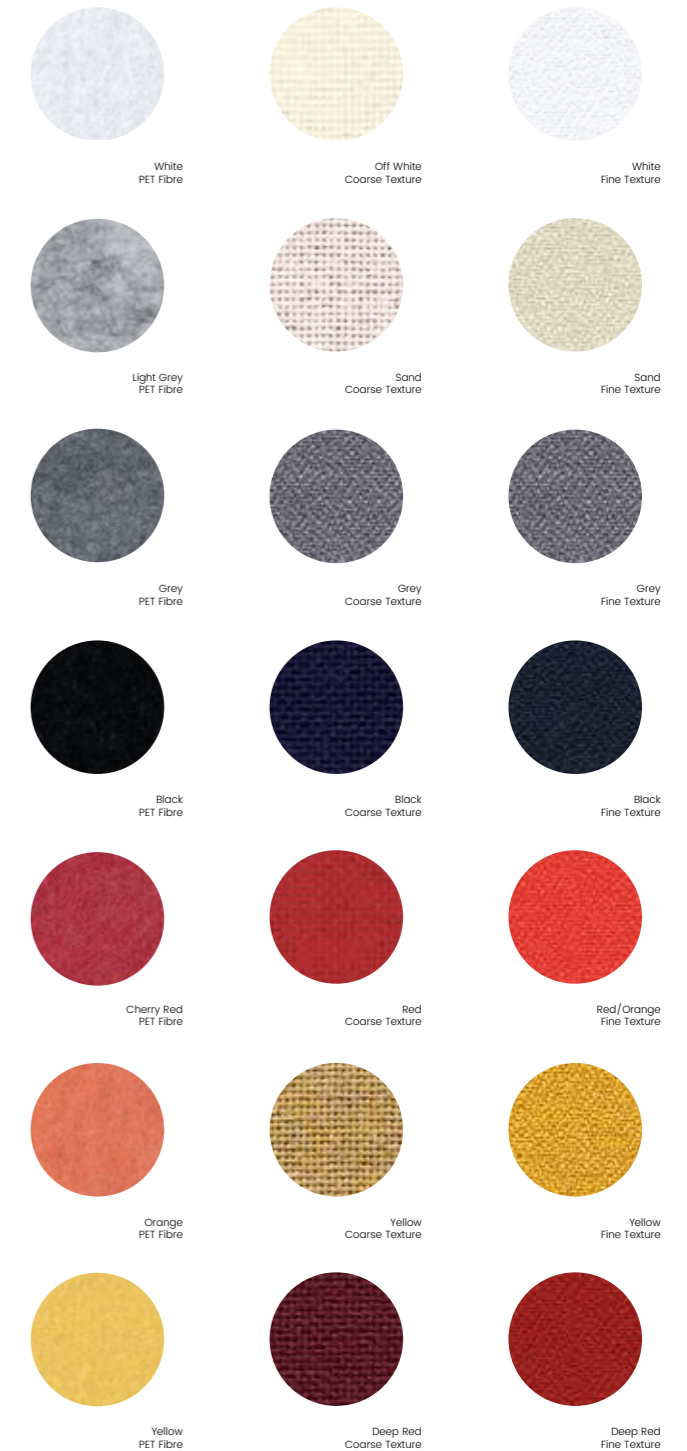

Arlico reserves the right, in line continuing research and development to amend or change specifications.