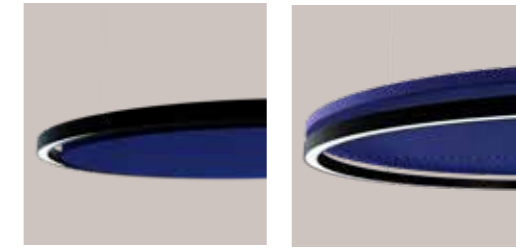

TECHNICAL/FINISHES.

Product	Hula Slim9	Hula Slim12
Optics	Opal diffuser	Opal diffuser
Wattages	31W 59.3W	41W 79.2W
Lumens	1356Lm 2995Lm	1808Lm 3768Lm
CCT	3000K 4000K	3000K 4000K
CRI	Ra80+ as standard Ra90 upon request	Ra80+ as standard Ra90 upon request
Control	Fixed Output, DALI, DSI, Switch Dim, Casambi	Fixed Output, DALI, DSI, Switch Dim, Casambi
Dimensions (D2xH2)	900Ømm x 30mm	1200Ømm x 30mm
Acoustic dimensions (D1xH1)	800mm x 40mm	1200mm x 40mm
Acoustic Properties	NRC | 0.95 Acoustic Class A	NRC | 0.95 Acoustic Class A