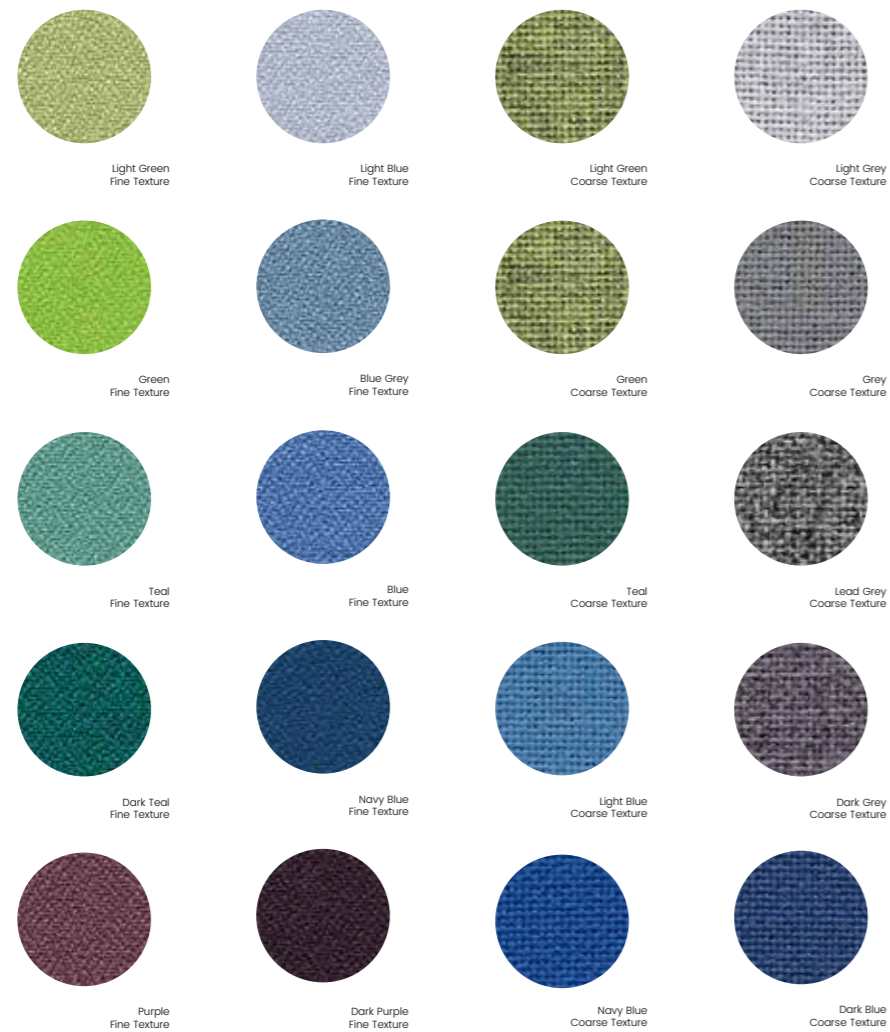

OPTIONAL FINISHES.

Swatches shown may appear different in real life and batch to Batch variations in shade may occur within manufacturers tolerances.

100% Polypropylene
100% Recycled Polyester
All Fabrics certified to EU Eco label.

GENERAL INFORMATION.

Arlico luminaires are designed and manufactured in compliance with EN 60598-1. Luminaires are supplied with light sources with a <50,000/ 5 Year, return to base warranty. Products with anodized finishes may differ in shades due to the industrial anodizing process.

Arlico reserves the right to make any technical or formal alterations to its products without giving prior notice. Information concerning luminous flux/power consumption is expressed in nominal values and is subject to changes due to current supply.

Please check regularly on our website for current data, which is shown on our technical sheets. For any other technical queries please contact the office.

Check out www.arlico.co.uk for more details.