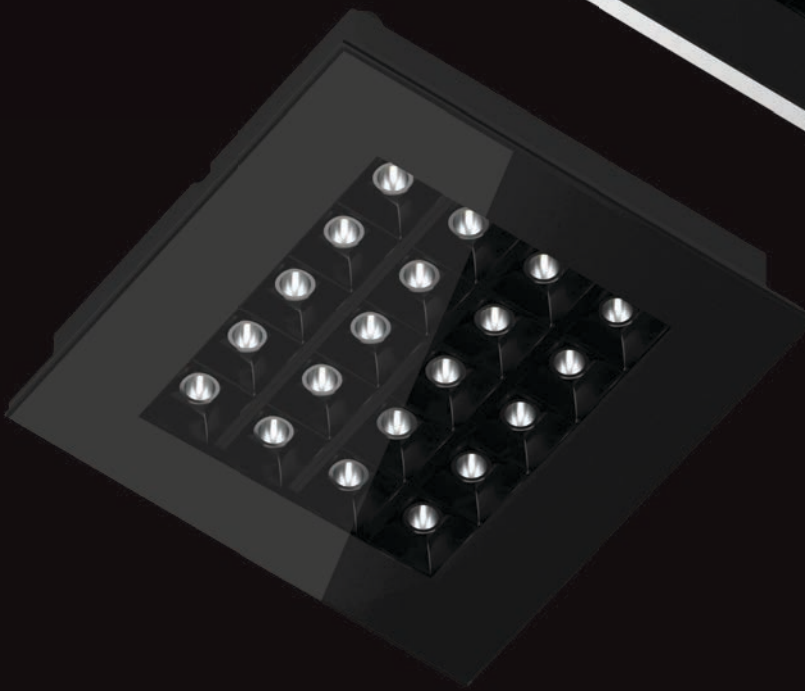

# Edge SQ Dark

Ceiling Recessed / Downlight - IP67

120mm

190mm

with frame or without, for drywall