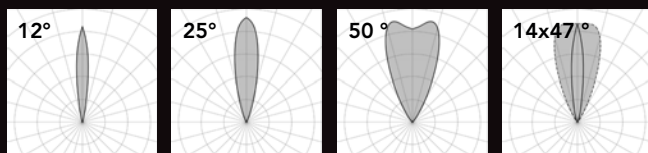

Edge SQ inox

Walkable Ground Recessed / Up-light - IP65

walking on the light