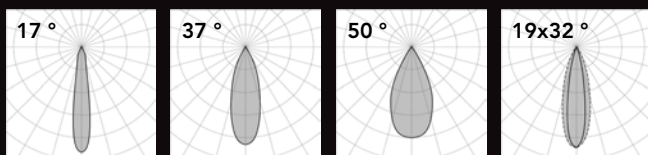

Edge spot

Projectors - IP67

flexibility in pointing