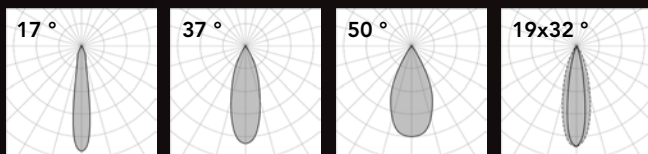

# Edge SP

Pole Head / Urban Elements - IP66

100mm

150mm

300mm

illuminate from above