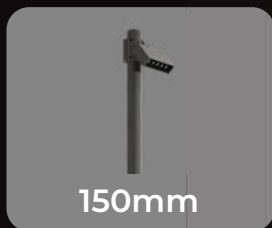

# Edge SQ inox

Walkable Ground Recessed / Up-light - IP65

walking on the light

# Edge SQ glass

Walkable Ground Recessed / Up-light - IP65

perfectly integrated into the ground

# Edge SP

Pole Head / Urban Elements - IP66

100mm

150mm

300mm

illuminate from above