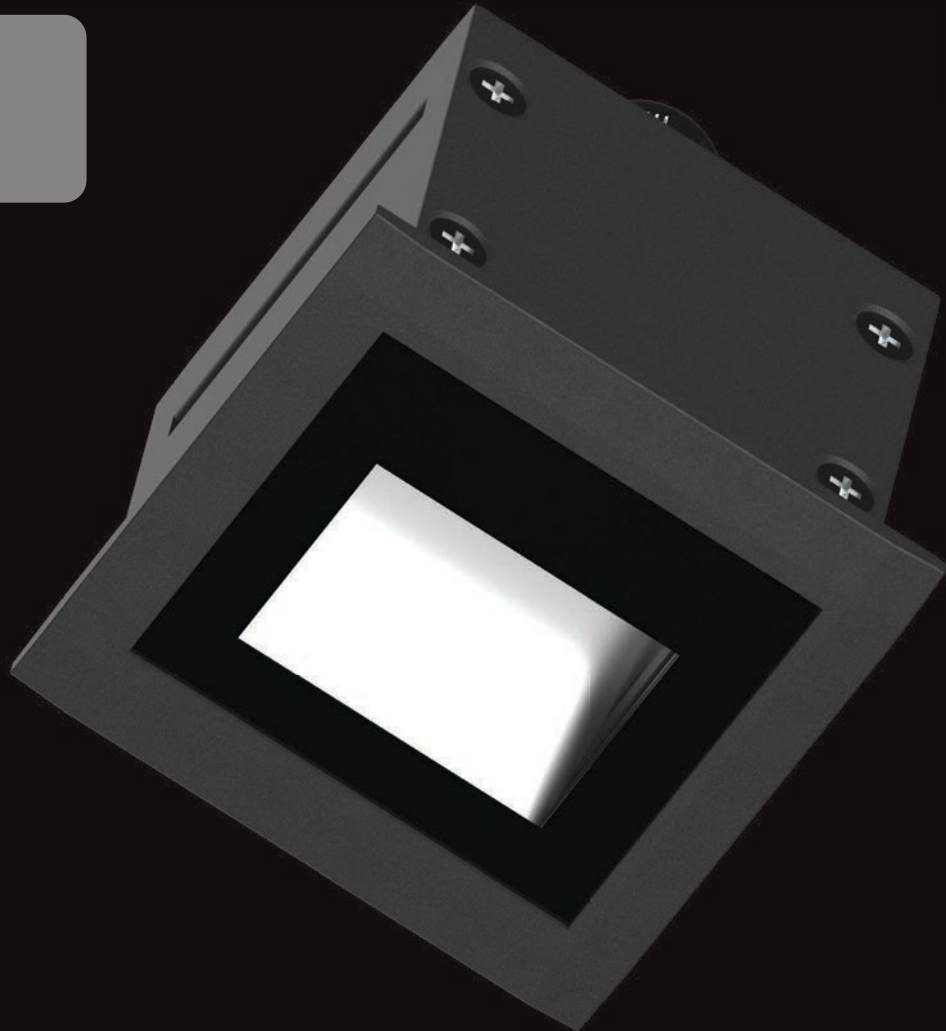

# Edge C

Ceiling - IP66

100mm

150mm

300mm

1200mm

1500mm

surface application

# Edge AS

Wall recessed - IP67

100mm

150mm

180mm

concrete or drywall application

# Edge AS V

Wall recessed - IP67

50mm

100mm

150mm

light blade, concrete or drywall application