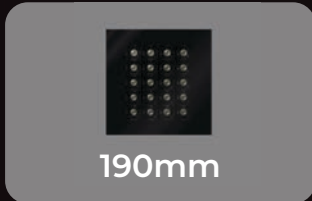

## **CRI >90. The perfection of natural light.**

A LED with impeccable colour fidelity, CRI >90. Colours are more vivid, details sharper, the atmosphere cosier.

 **EDGE**

Visual comfort and  
unique style.

# Edge R

Ceiling recessed - IP67

50mm

100mm

150mm

180mm

300mm

for concrete or drywall

# Edge SQ Dark

Ceiling Recessed / Downlight - IP67

120mm

190mm

with frame or without, for drywall

# Edge C

Ceiling - IP66

100mm

150mm

300mm

1200mm

1500mm

surface application