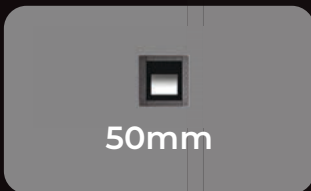

# Edge SQ Dark

Ceiling Recessed / Downlight - IP67

120mm

190mm

with frame or without, for drywall

# Edge C

Ceiling - IP66

100mm

150mm

300mm

1200mm

1500mm

surface application

# Edge AS

Wall recessed - IP67

100mm

150mm

180mm

concrete or drywall application

# Edge AS V

Wall recessed - IP67

50mm

100mm

150mm

light blade, concrete or drywall application