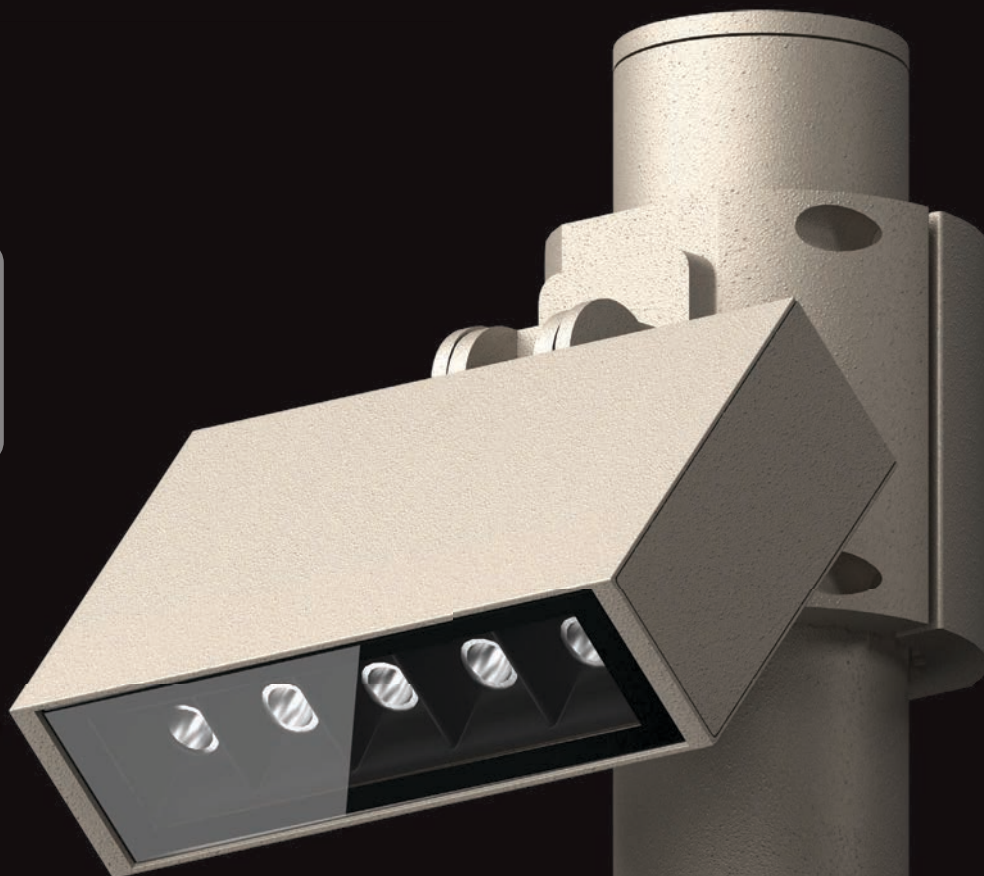

# Edge SQ inox

Walkable Ground Recessed / Up-light - IP65

walking on the light

# Edge SQ glass

Walkable Ground Recessed / Up-light - IP65

perfectly integrated into the ground

# Edge SP

Pole Head / Urban Elements - IP66

100mm

150mm

300mm

illuminate from above