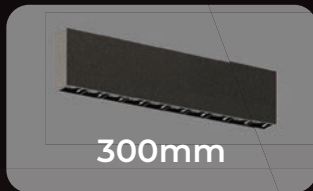

# Edge R

Ceiling recessed - IP67

50mm

100mm

150mm

180mm

300mm

for concrete or drywall

# Edge C

Ceiling - IP66

100mm

150mm

300mm

1200mm

1500mm

surface application

# Edge AS

Wall recessed - IP67

100mm

150mm

180mm

concrete or drywall application

# Edge AS V

Wall recessed - IP67

50mm

100mm

150mm

light blade, concrete or drywall application