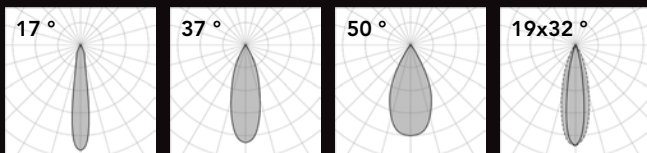

Edge SQ Dark C

Ceiling - IP67

surface application