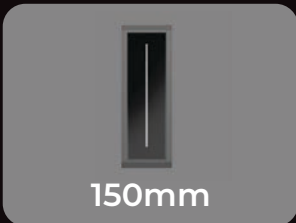

# Edge SQ Dark

Ceiling Recessed / Downlight - IP67

120mm

190mm

with frame or without, for drywall

# Edge C

Ceiling - IP66

100mm

150mm

300mm

1200mm

1500mm

surface application

# Edge AS

Wall recessed - IP67

100mm

150mm

180mm

concrete or drywall application

# Edge AS V

Wall recessed - IP67

50mm

100mm

150mm

light blade, concrete or drywall application