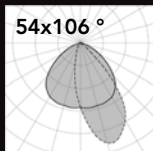

concrete or drywall application