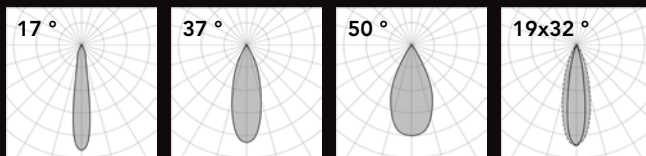

# Edge C

Ceiling - IP66

100mm

150mm

300mm

1200mm

1500mm

surface application