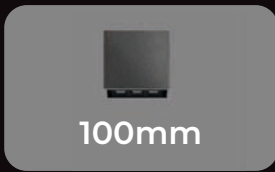

Edge W

Wall Effects / Walkways - IP66

emphasises the walls