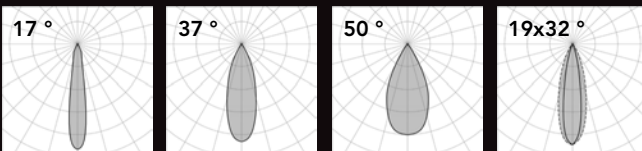

Edge W

Wall Effects / Walkways - IP66

emphasises the walls