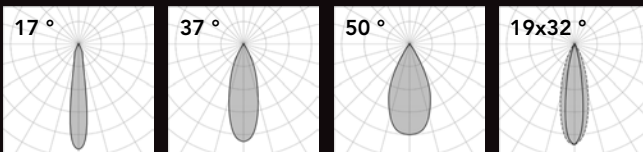

# Edge SQ Dark

Ceiling Recessed / Downlight - IP67

120mm

190mm

with frame or without, for drywall

# Edge C

Ceiling - IP66

100mm

150mm

300mm

1200mm

1500mm

surface application