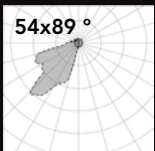

# Edge C

Ceiling - IP66

100mm

150mm

300mm

1200mm

1500mm

surface application

# Edge AS

Wall recessed - IP67

100mm

150mm

180mm

concrete or drywall application