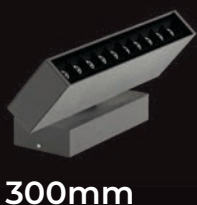

Edge spot

Projectors - IP67

flexibility in pointing