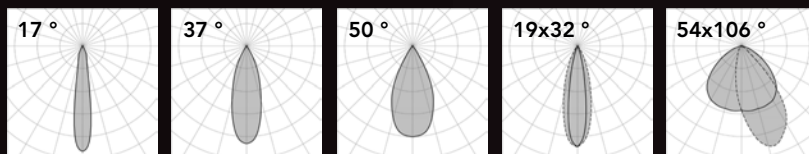

# Edge R

Ceiling recessed - IP67

50mm

100mm

150mm

180mm

300mm

for concrete or drywall