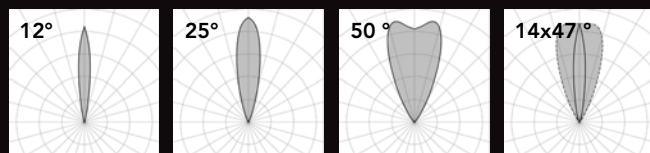

Edge SQ glass

Walkable Ground Recessed / Up-light - IP65

perfectly integrated into the ground