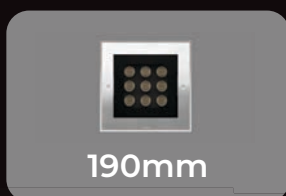

# Edge spot

Projectors - IP67

flexibility in pointing

# Edge SQ inox

Walkable Ground Recessed / Up-light - IP65

walking on the light