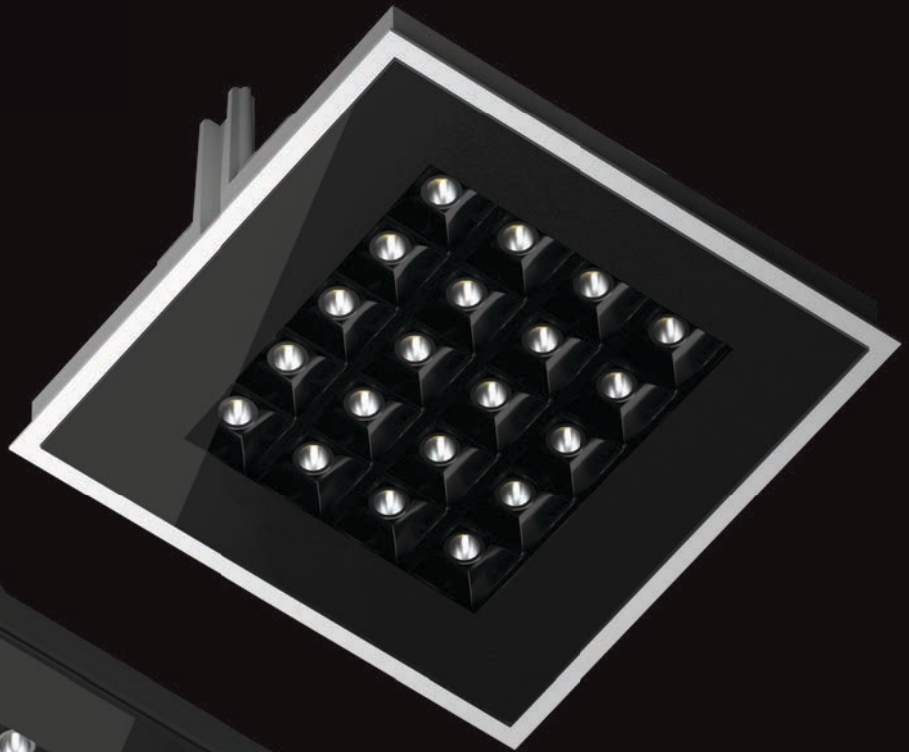

# Edge SQ Dark

Ceiling Recessed / Downlight - IP67

120mm

190mm

with frame or without, for drywall

# Edge SQ Dark C

Ceiling - IP67

surface application

# Edge C

Ceiling - IP66

100mm

150mm

300mm

1200mm

1500mm

surface application