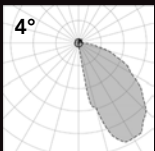

Edge AS V

Wall recessed - IP67

50mm

100mm

150mm

light blade, concrete or drywall application