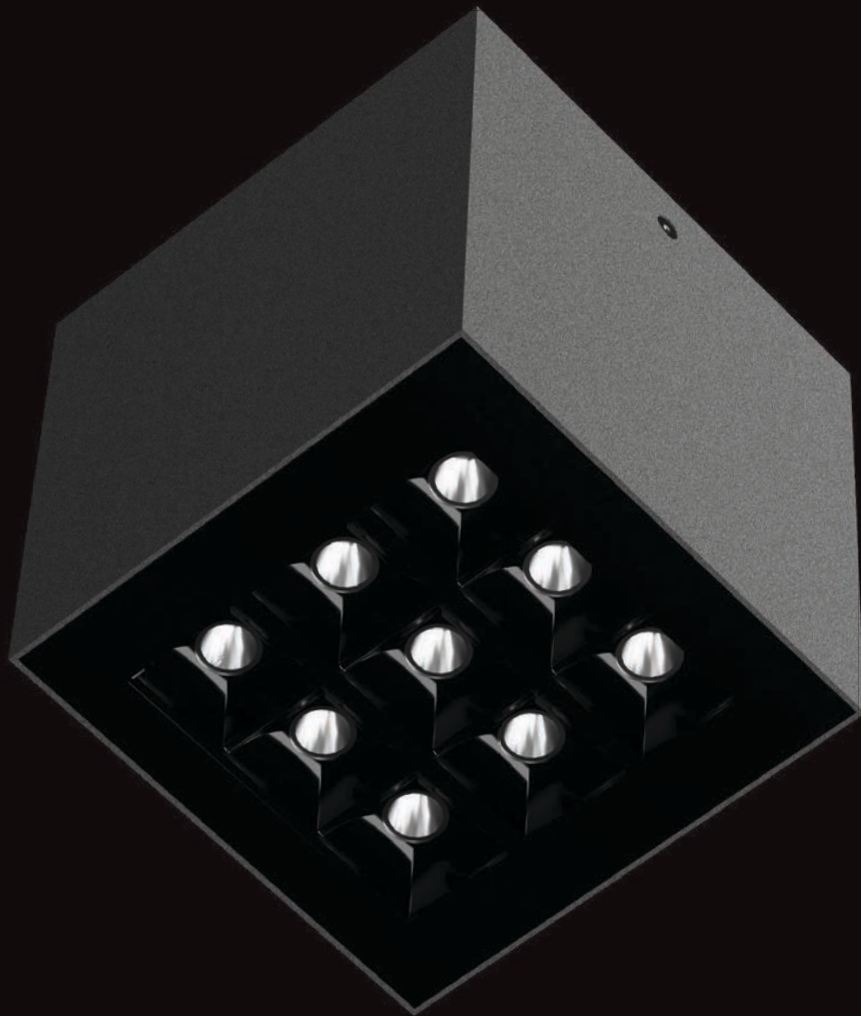

# Edge SQ Dark

Ceiling Recessed / Downlight - IP67

120mm

190mm

with frame or without, for drywall

# Edge SQ Dark C

Ceiling - IP67

surface application